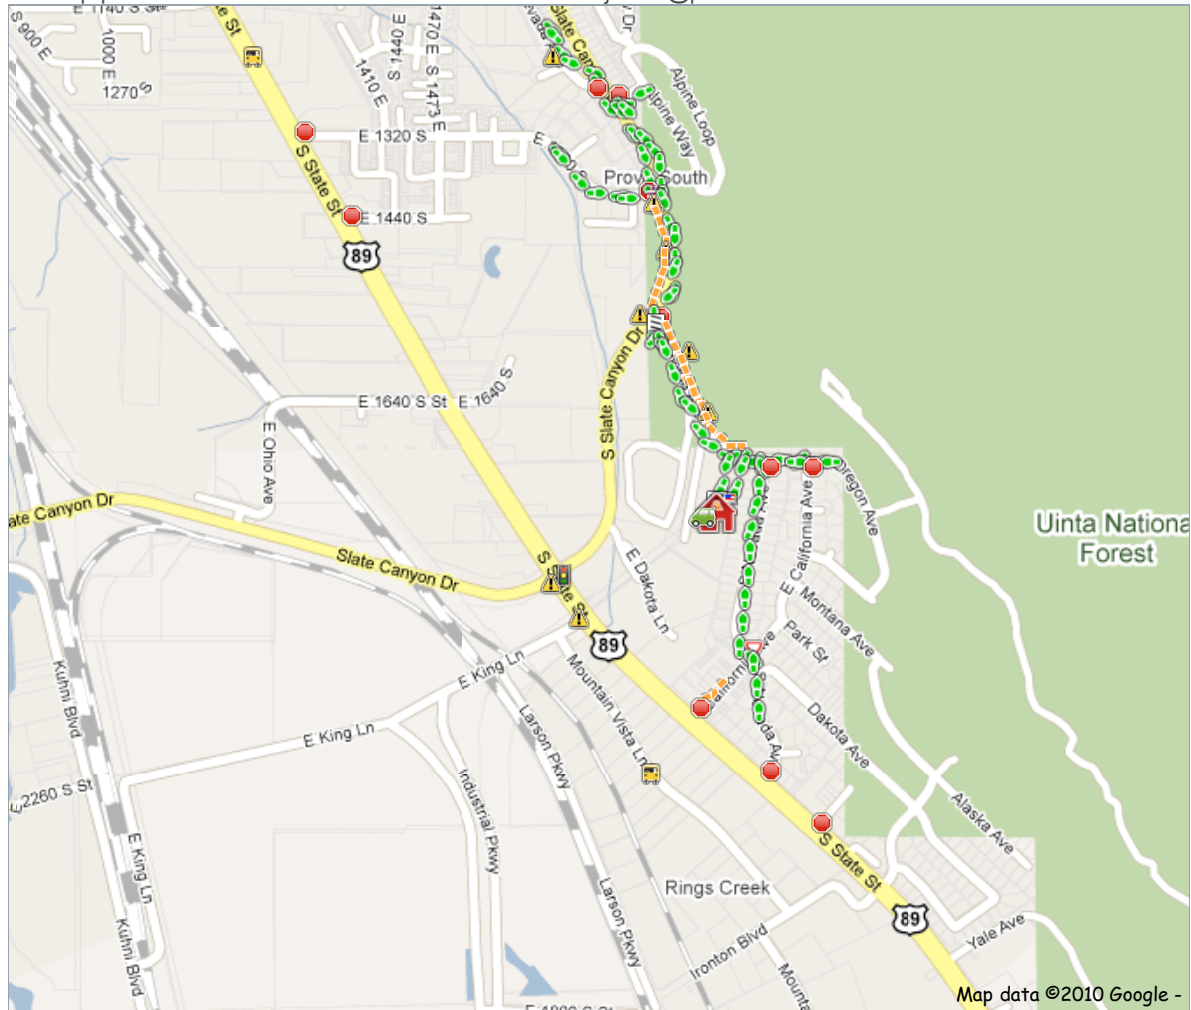

Spring Creek Elementary 1740 S. Nevada Ave. Provo, Utah 84660

For help please contact Jarod Sites at 801.370.4650 or at jarods@provo.edu

Notes:

Para ver esta página en [English](#) - [Español](#)

Print Size: (8.5" x 11" - 11" x 17")

Icon Key

School	Crosswalk-Horizontal
Crosswalk-Vertical	Traffic Signal
Stop Sign	Yield Sign
School Bus Loading	Hazard Sign
Student Drop-off/Pick-up	

Route Key

Safest Walking Route	Damaged/No Sidewalk
Other	

To share this map online, please provide user with the following Web link: http://www.snapforschools.com/Map_view.aspx?EntityID=572